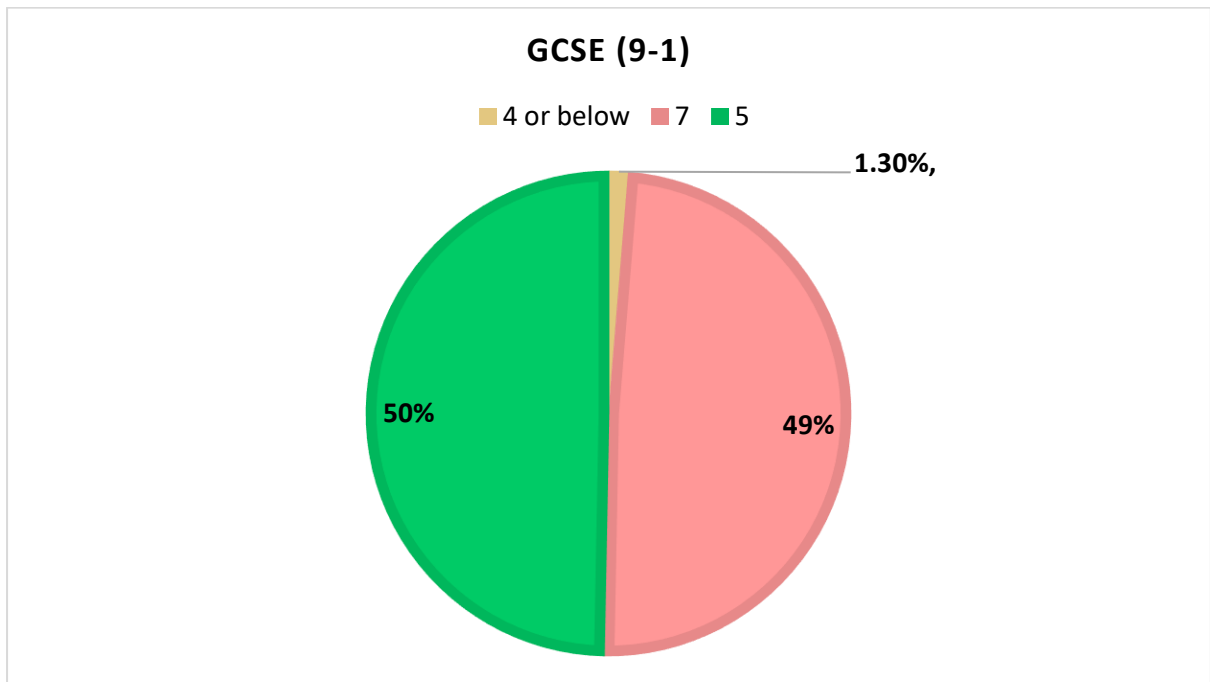

ABBHEY COLLEGE IN MALVERN

Abbey College Academic Results 2023-2024

Abbey College External Exam Results June 2024

IGCSE

Graded A-F

IGCSE Subjects and Number of Students Studying

IGCSE (A-F)

GCSE

Graded 9-1

Under the new grading system, a 7 is comparable to an A and a 5 is C/B

Pearson A Level

Graded A-F