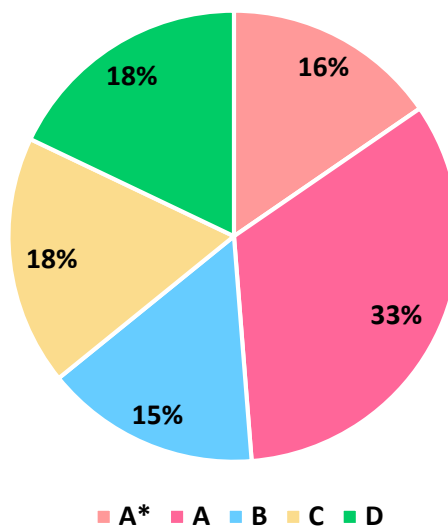

ABBHEY COLLEGE IN MALVERN

Abbey College Academic Results 2023-2024

Abbey College External Exam Results June 2024

IGCSE

Graded A-F

IGCSE Subjects and Number of Students Studying

IGCSE (A-F)

GCSE