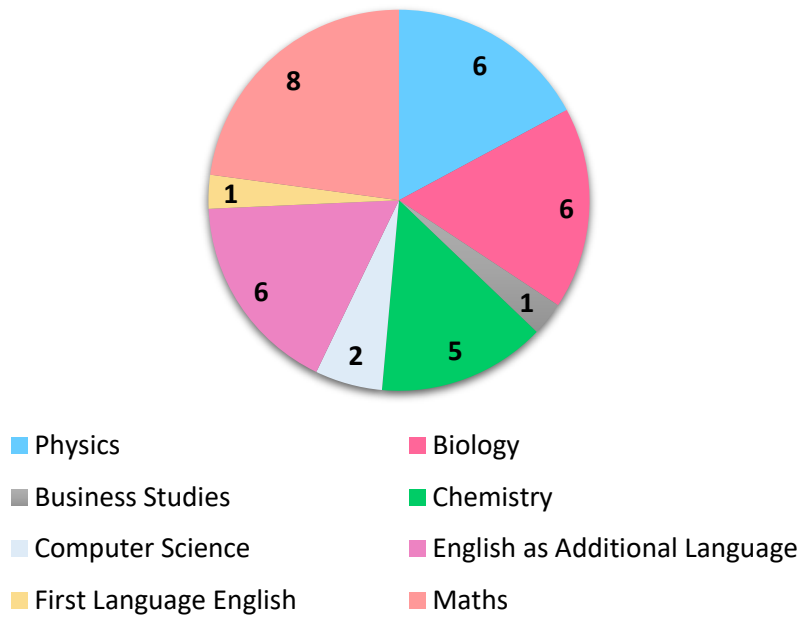

ABBHEY COLLEGE IN MALVERN

Abbey College Academic Results 2023-2024

Abbey College External Exam Results June 2024

IGCSE

Graded A-F

IGCSE Subjects and Number of Students Studying

IGCSE (A-F)

GCSE